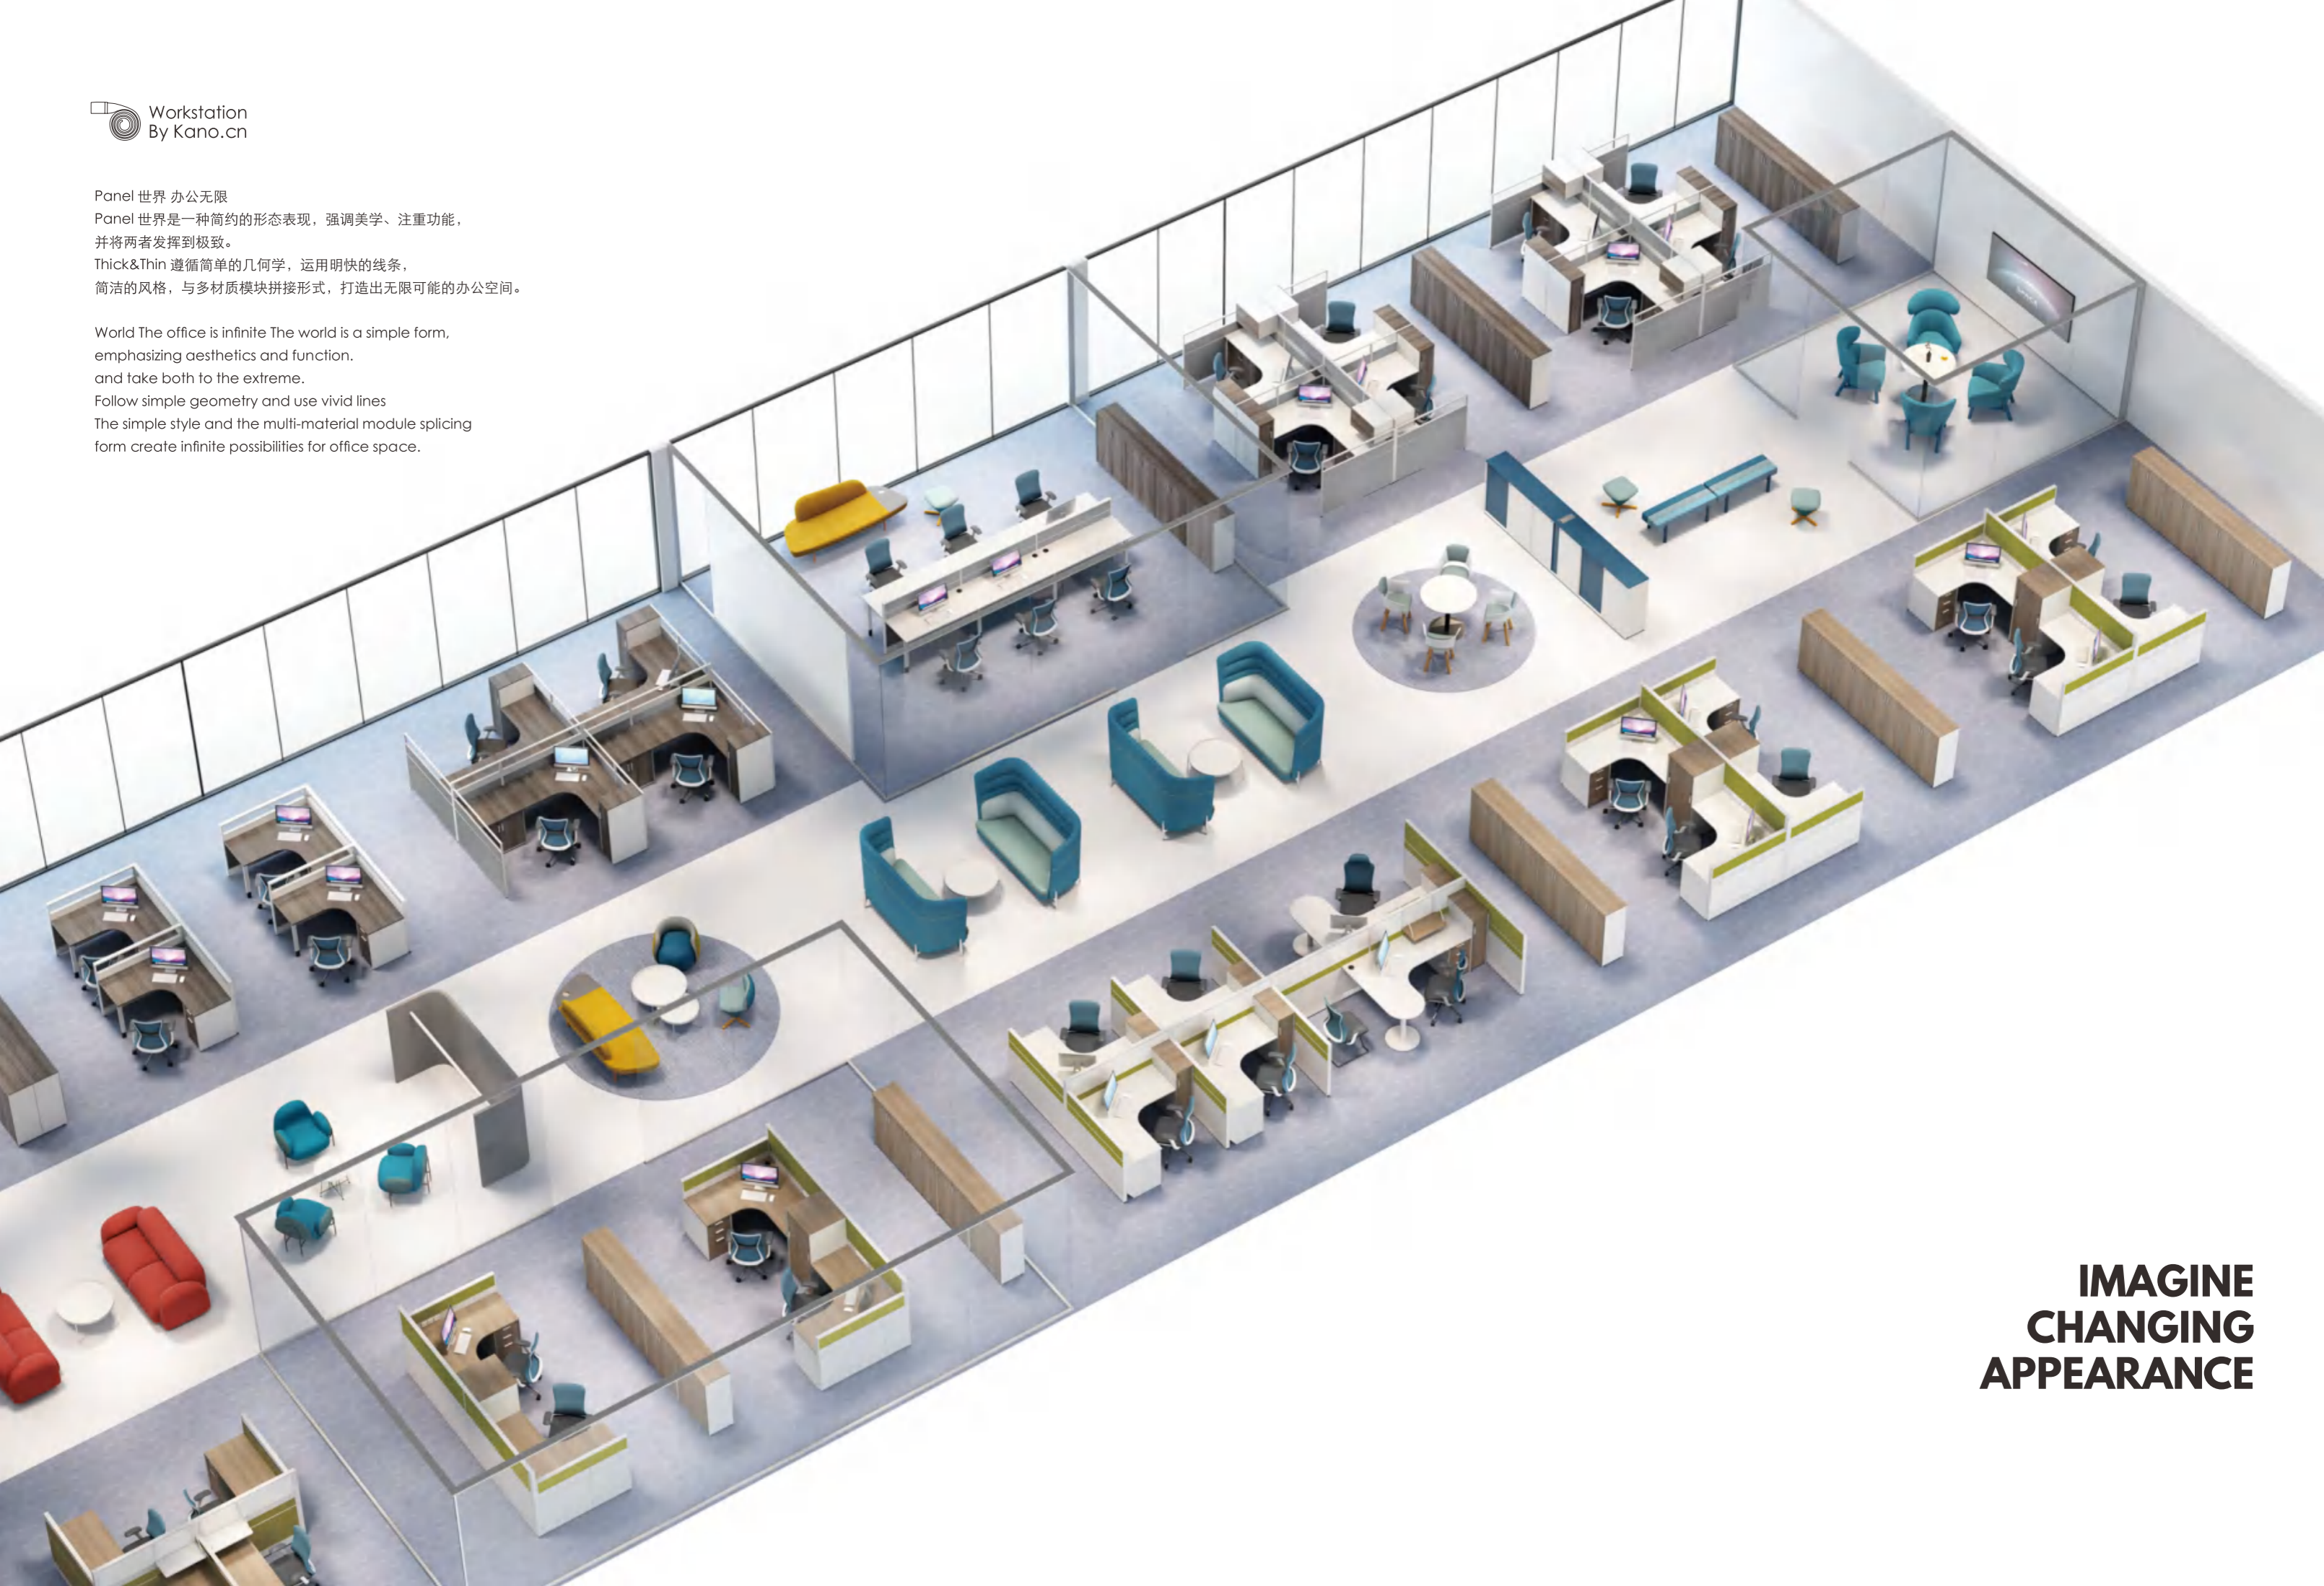

Panel 世界 办公无限

Panel 世界是一种简约的形态表现，强调美学、注重功能，并将两者发挥到极致。

Thick&Thin 遵循简单的几何学，运用明快的线条，简洁的风格，与多材质模块拼接形式，打造出无限可能的办公空间。

World The office is infinite The world is a simple form, emphasizing aesthetics and function, and take both to the extreme.

Follow simple geometry and use vivid lines

The simple style and the multi-material module splicing form create infinite possibilities for office space.

**IMAGINE
CHANGING
APPEARANCE**